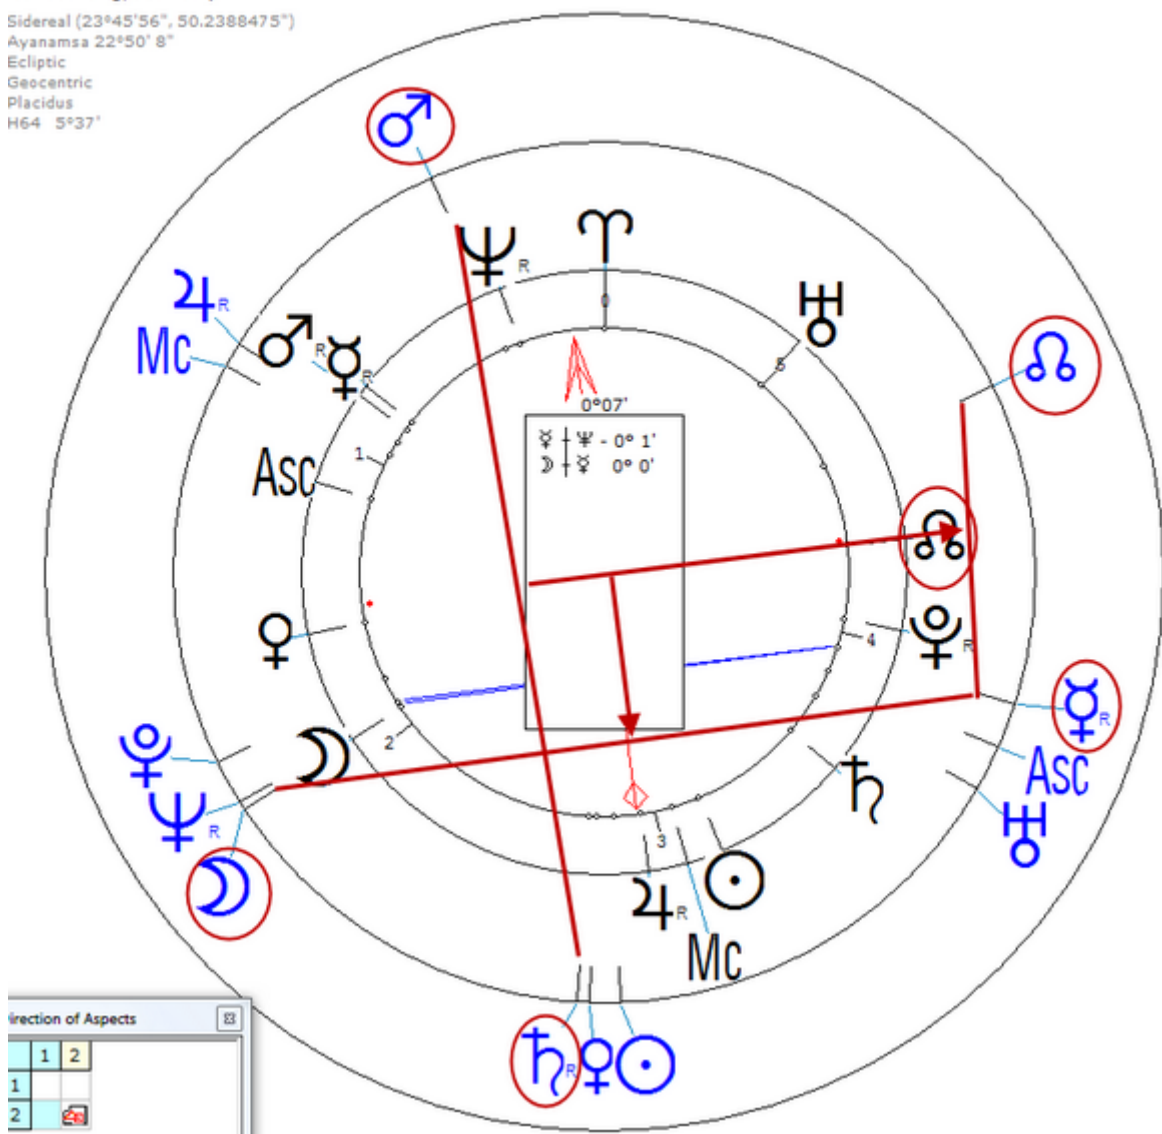

Lunar Return (Harmonic 64)

Lunar  $\♂/\♁$  = Lunar  $\♁/\♀$  =  $\delta n$

**Loewenberger, Anne**

24 March 1933 Fri 15:30 (GMT+1) 52n24 12e32  
Brandenburg, Germany

Sidereal (23°45'56", 50.2388475")  
Ayanamsa 22°50' 8"  
Ecliptic  
Geocentric  
Placidus  
H64 5°37'